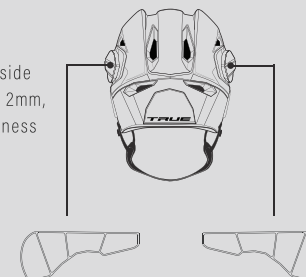

Interchangeable side pads available in 2mm, 6mm, 10mm thickness