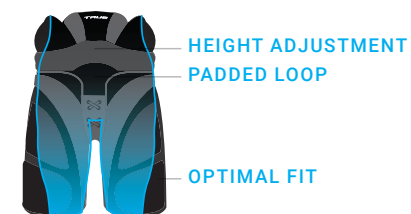

OPTIMAL FIT