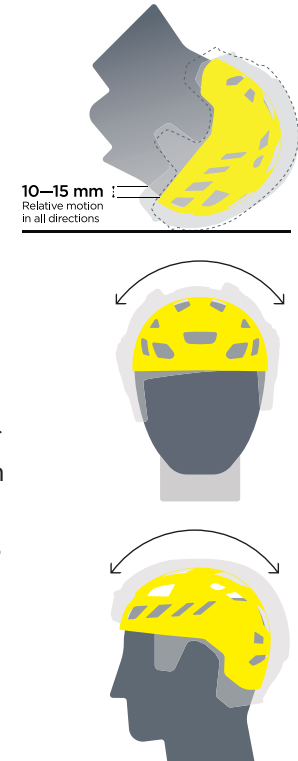

TRUE DYNAMIC 9 PRO

FEATURING

WHAT IS MIPS?

MIPS Technology is a helmet integrated, low-friction layer designed to reduce energy transfer from impact.

HOW DOES IT WORK?

In a helmet with MIPS Technology, the shell and the liner are separated by a low friction layer. When a helmet with the MIPS system is subjected to impact, the low-friction layer allows the helmet to slide relative to the head. This revolutionary system has been shown to absorb and redirect energy upon impact.