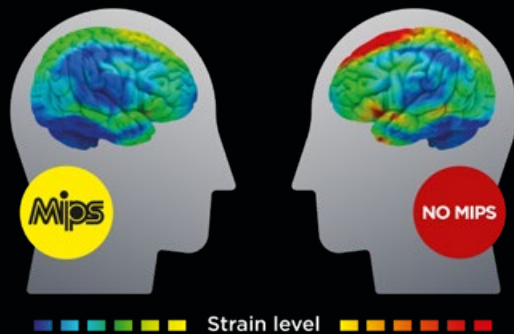

TRUE DYNAMIC 9 PRO

FEATURING

WHAT IS MIPS?

MIPS Technology is a helmet integrated, low-friction layer designed to reduce energy transfer from impact.

HOW DOES IT WORK?

In a helmet with MIPS Technology, the shell and the liner are separated by a low friction layer. When a helmet with the MIPS system is subjected to impact, the low-friction layer allows the helmet to slide relative to the head. This revolutionary system has been shown to absorb and redirect energy upon impact.